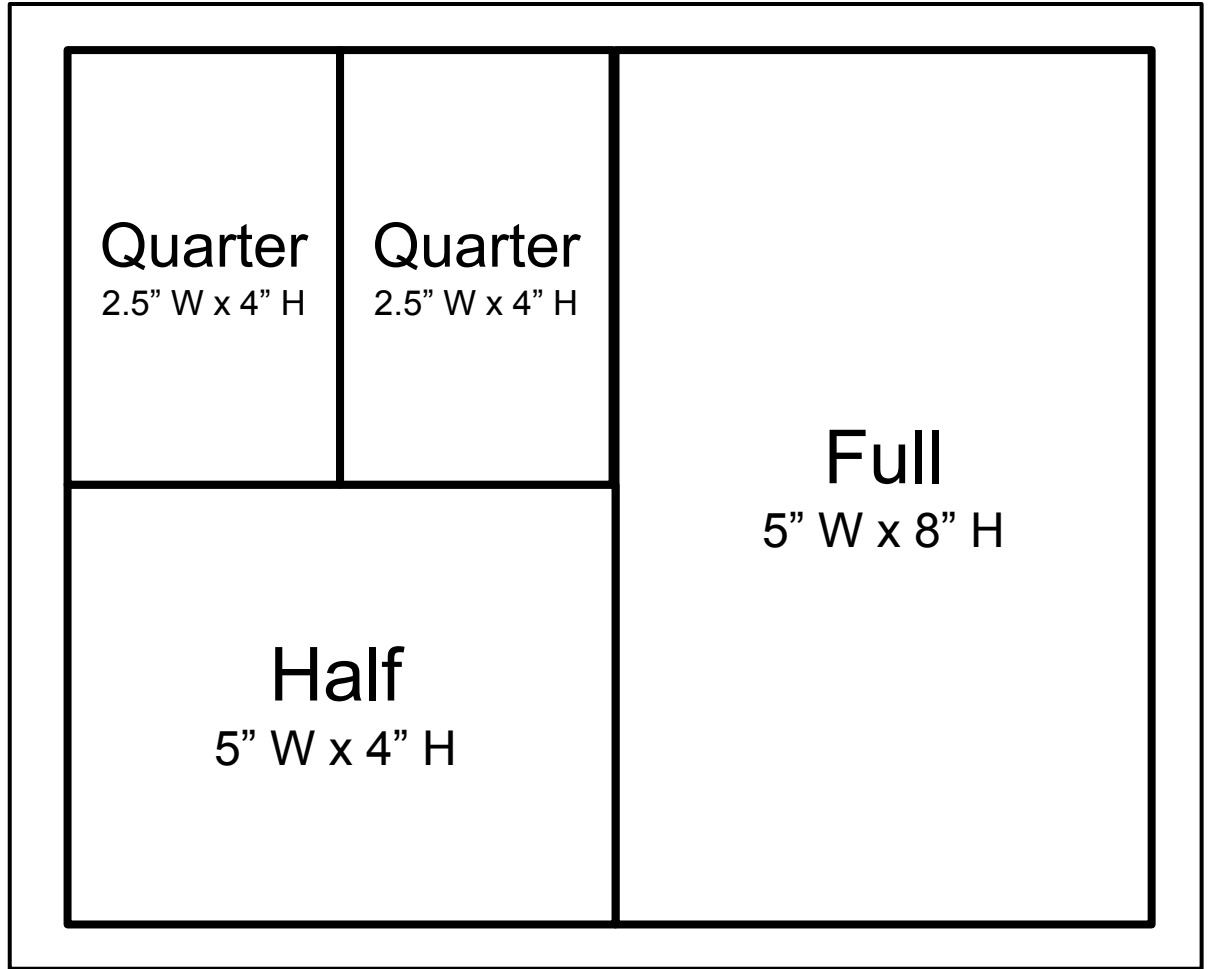

Program Ads

Sizes and
Dimensions

Option 2 for Quarter-
page ads (horizontal):

Quarter
4" W x 2.5" H

11" W x 8.5" H